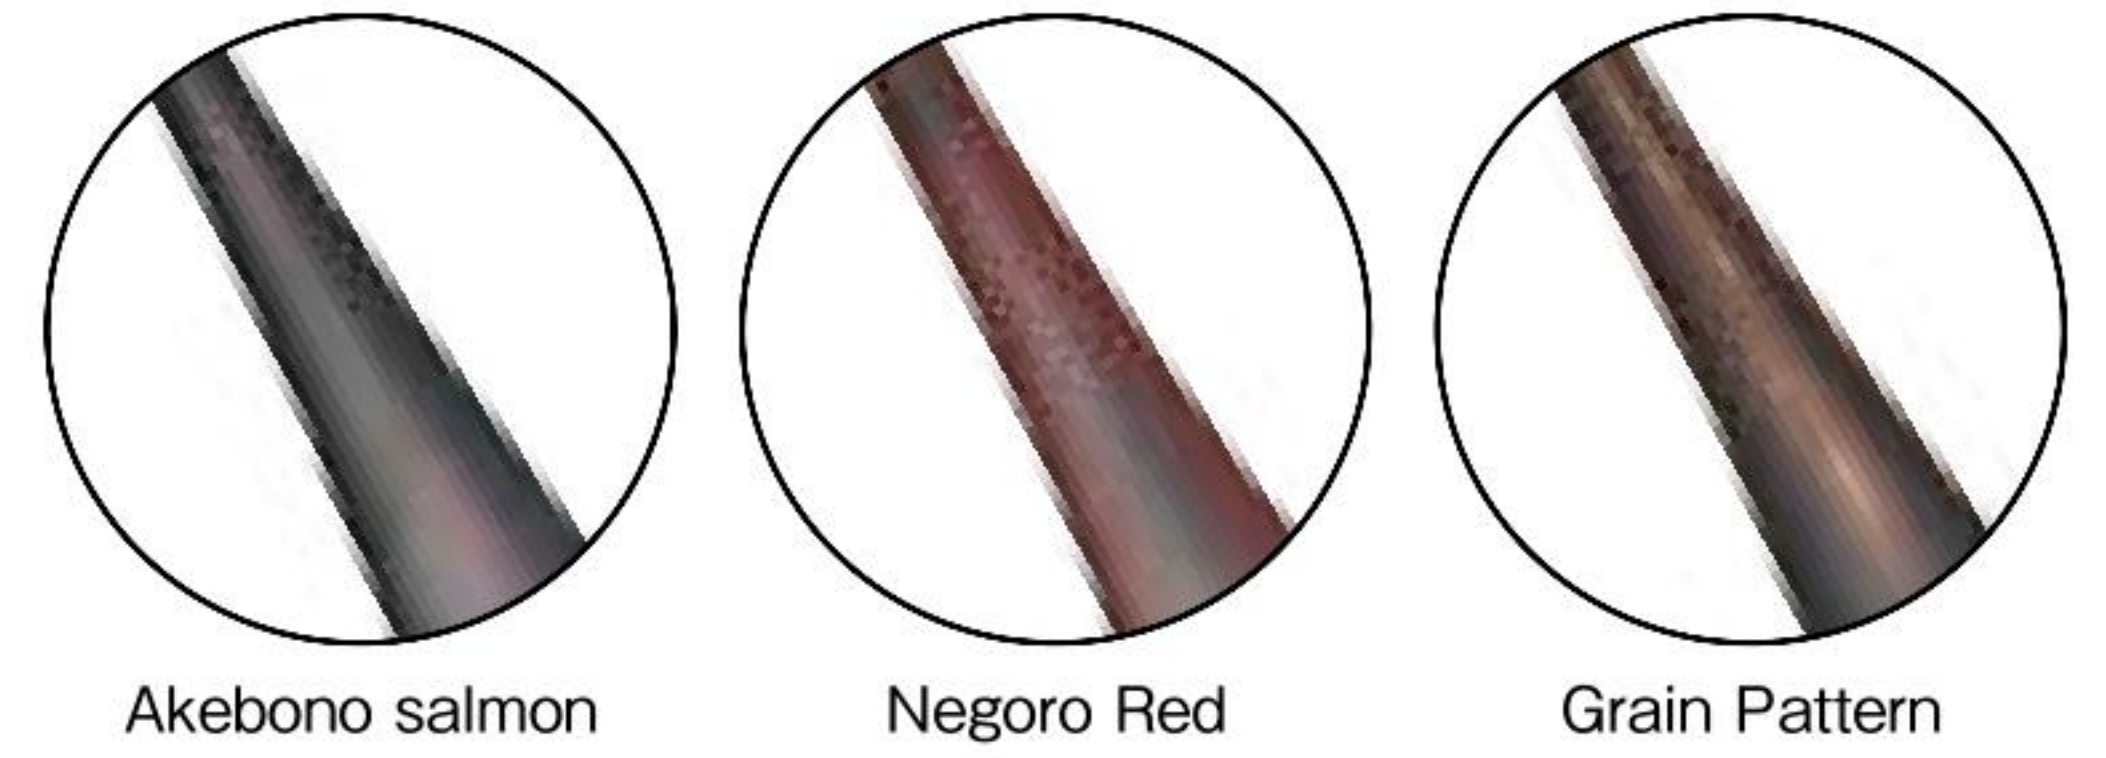

Length:315

Server fork
Antique lacquered handle

	Code	List Price
⑩ Akebono salmon	9912140 Q	\$44.00
⑪ Negoro Red	9912140 R	\$44.00
⑫ Grain Pattern	9912140 S	\$44.00

Length:250

Server spoon
Antique lacquered handle

	Code	List Price
⑬ Akebono salmon	9912140 T	\$44.00
⑭ Negoro Red	9912140 U	\$44.00
⑮ Grain Pattern	9912140 V	\$44.00

Length:250

⑯ Stainless steel Black Oxide Chopstick Tong Economy Type
2176100 \$13.00
Length:240