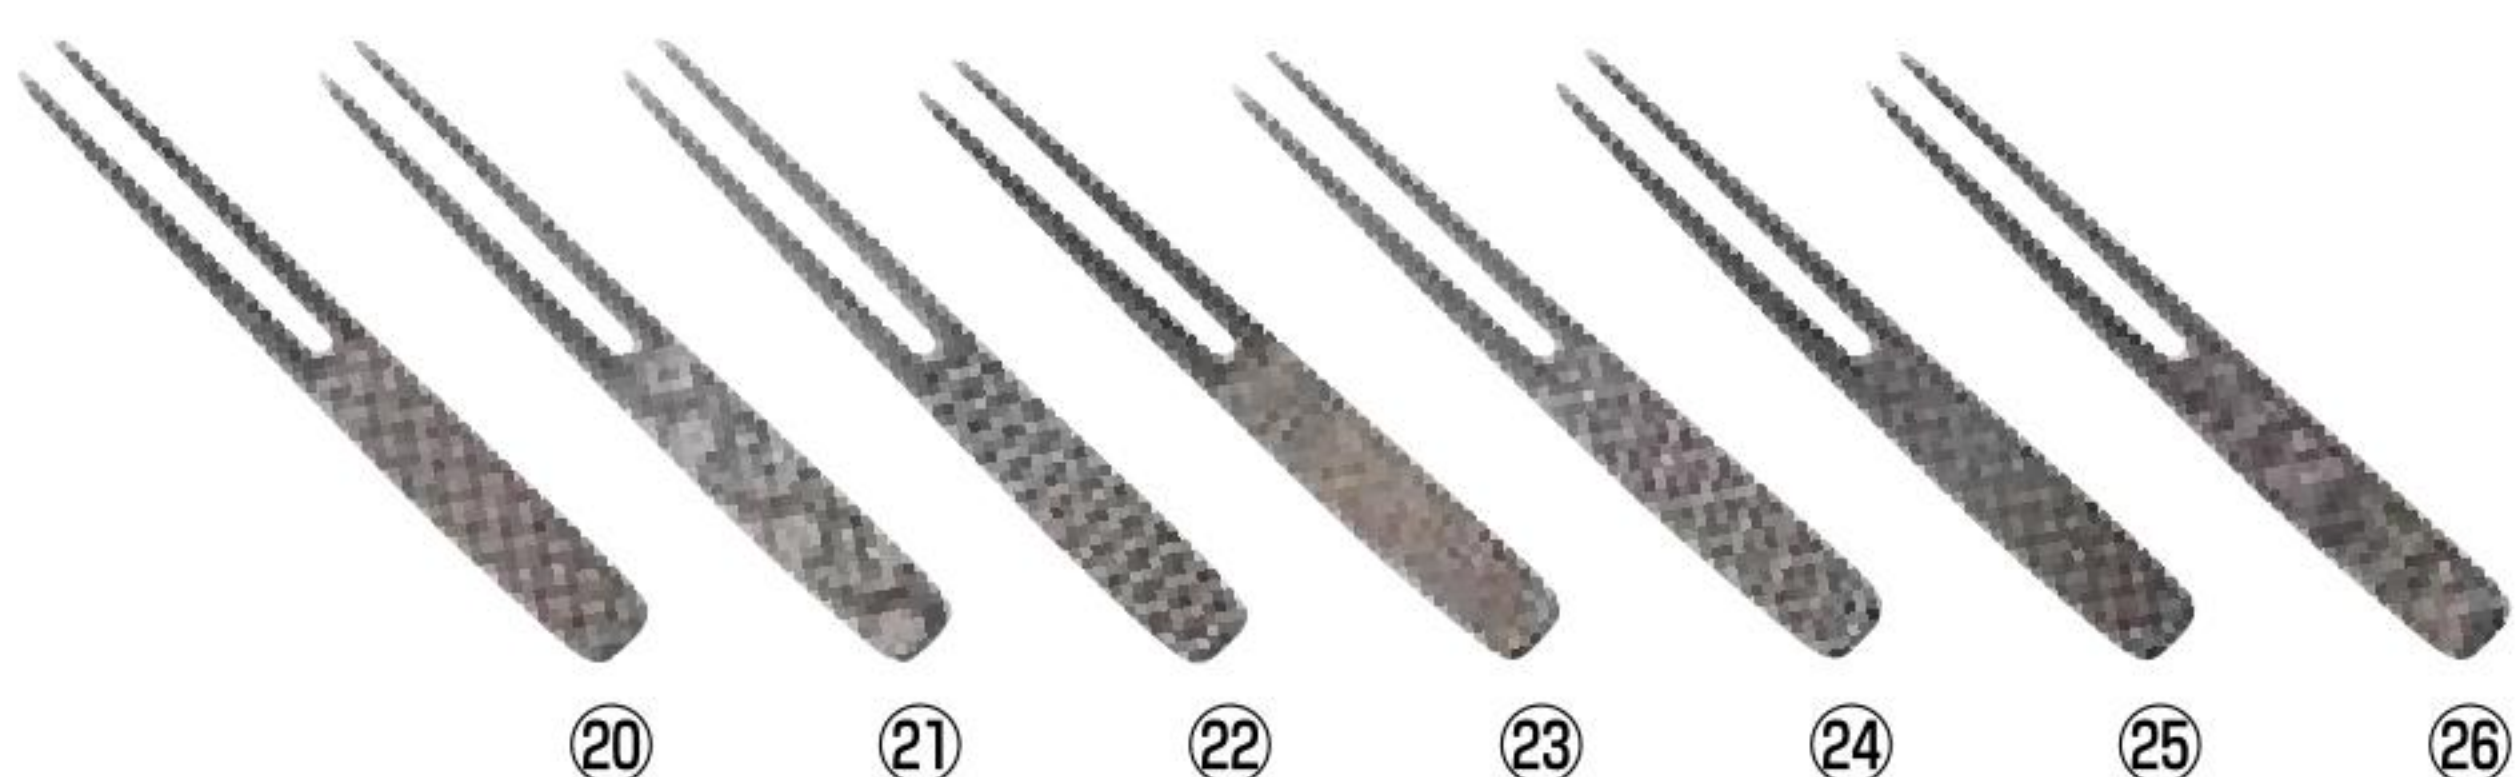

Length:315

Server fork
Antique lacquered handle

	Code	List Price
⑩ Akebono salmon	9912140 Q	\$44.00
⑪ Negoro Red	9912140 R	\$44.00
⑫ Grain Pattern	9912140 S	\$44.00

Length:250

Server spoon
Antique lacquered handle

	Code	List Price
⑬ Akebono salmon	9912140 T	\$44.00
⑭ Negoro Red	9912140 U	\$44.00
⑮ Grain Pattern	9912140 V	\$44.00

Length:250

⑯ Stainless steel Black Oxide Chopstick Tong Economy Type
2176100 \$13.00
Length:240

Stainless steel Black Oxide Chopstick Tong Economy Type with pattern

	Code	List Price
⑰ sakura	9950100 A	\$22.00
⑱ shiranami	9950100 B	\$22.00
⑲ narihirabishi	9950100 C	\$22.00

Length:240

PICK FORK

Stainless steel black oxide finish Pick Fork KANZASHI