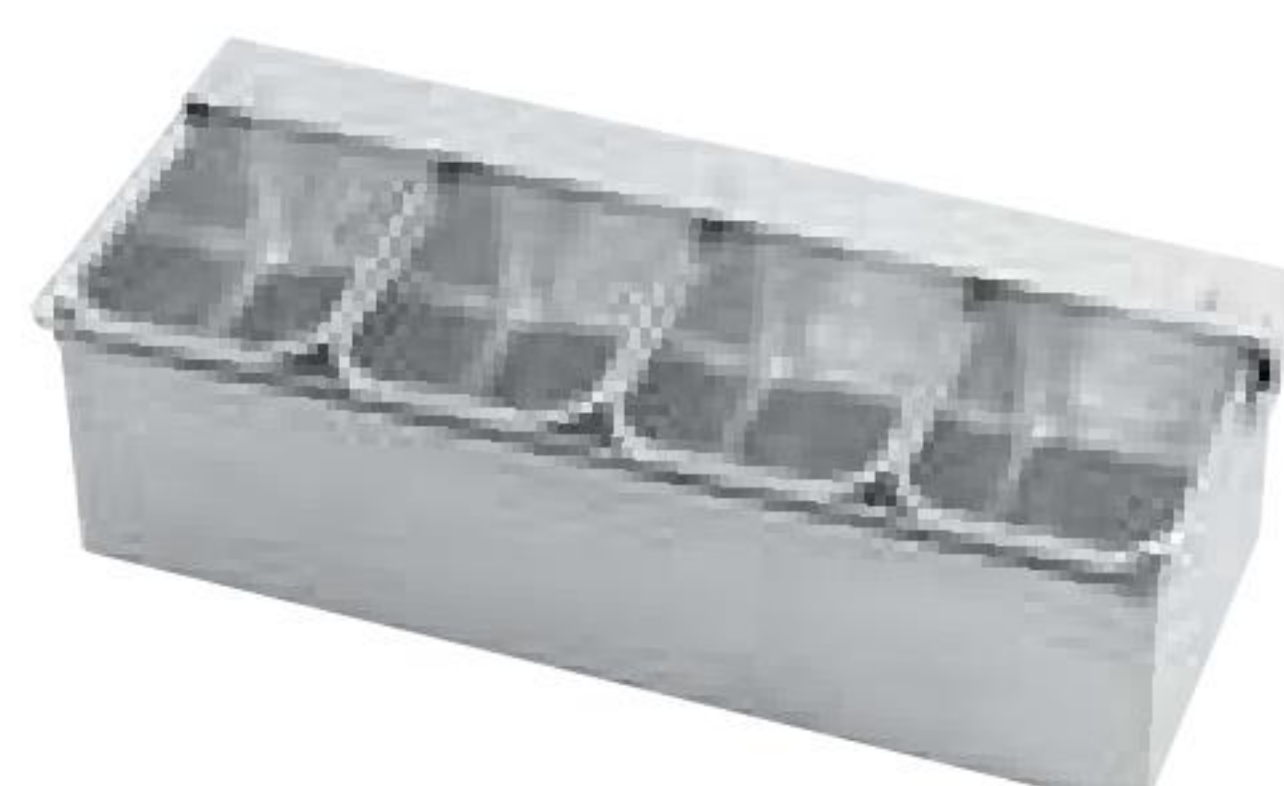

⑧ EBM Stainless steel Yakumi Pan 4 inserts with hinge cover

Size	H	Ice Pack Use	Code	List Price
S 275×115	83	2	6201410	$130.00
L 430×155	83	3	6201510	$164.00