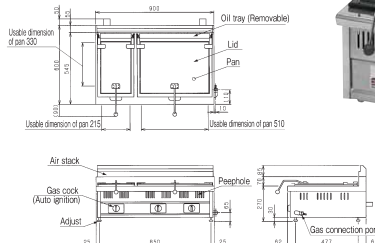

List Price : ¥185,000 (tax-excluded)

- 24+60pieces/time
- 1,050pieces/hour

Standard Series <Gas> Gyoza Cooker Specifications Table

Model	External dimension (mm)				Pan dimension (mm)				Number of pans	Gas consumption		Gas connection		Weight (kg)
	Width	Depth	Height	Height back	Width	Depth	Width	Depth		Town gas	LP gas	13A·12A	LP gas	
MGZ-044	450	450	270	70	360	180	—	—	1	5.47kW (4,700kcal/h)	5.47kW (0.39kg/h)	13mm (Rubber tube end)	9.5mm (Rubber tube end)	23.0
MGZ-046	450	600	270	70	360	330	—	—	1	6.98kW (6,000kcal/h)	6.98kW (0.50kg/h)	13mm (Rubber tube end)	9.5mm (Rubber tube end)	29.5
MGZ-066	600	600	270	70	510	330	—	—	1	11.6kW (10,000kcal/h)	11.6kW (0.83kg/h)	13mm (Rubber tube end)	9.5mm (Rubber tube end)	40.0
MGZ-066W	600	600	270	70	215	330	215	330	2	11.6kW (10,000kcal/h)	11.6kW (0.83kg/h)	13mm (Rubber tube end)	9.5mm (Rubber tube end)	43.0
☆MGZ-076W	750	600	270	70	215	330	360	330	2	12.8kW (11,000kcal/h)	12.8kW (0.91kg/h)	13mm (Rubber tube end)	9.5mm (Rubber tube end)	53.0
☆MGZ-096W	900	600	270	70	215	510	510	330	2	17.4kW (15,000kcal/h)	17.4kW (1.25kg/h)	13mm (Rubber tube end)	15A	61.5