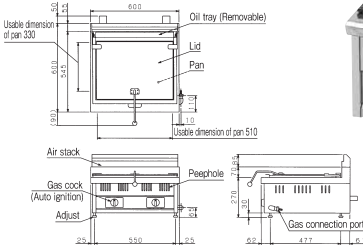

MGZ-066

List Price : ¥111,000 (tax-excluded)

- 60pieces/time
- 750pieces/hour