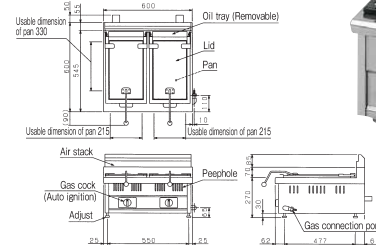

MGZ-066W

List Price : ¥128,000 (tax-excluded)

- 24+24pieces/time
- 600pieces/hour