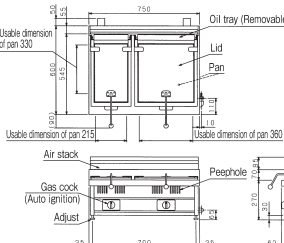

MGZ-076W

List Price : ¥140,000 (tax-excluded)

- 24+48pieces/time
- 900pieces/hour

MGZ-096W

List Price : ¥185,000 (tax-excluded)

- 24+60pieces/time
- 1,050pieces/hour