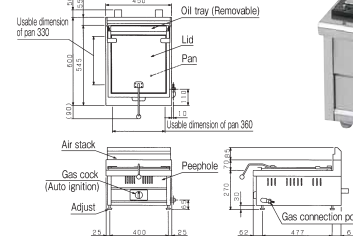

MGZ-046

List Price : ¥85,000 (tax-excluded)

- 48pieces/time
- 600pieces/hour