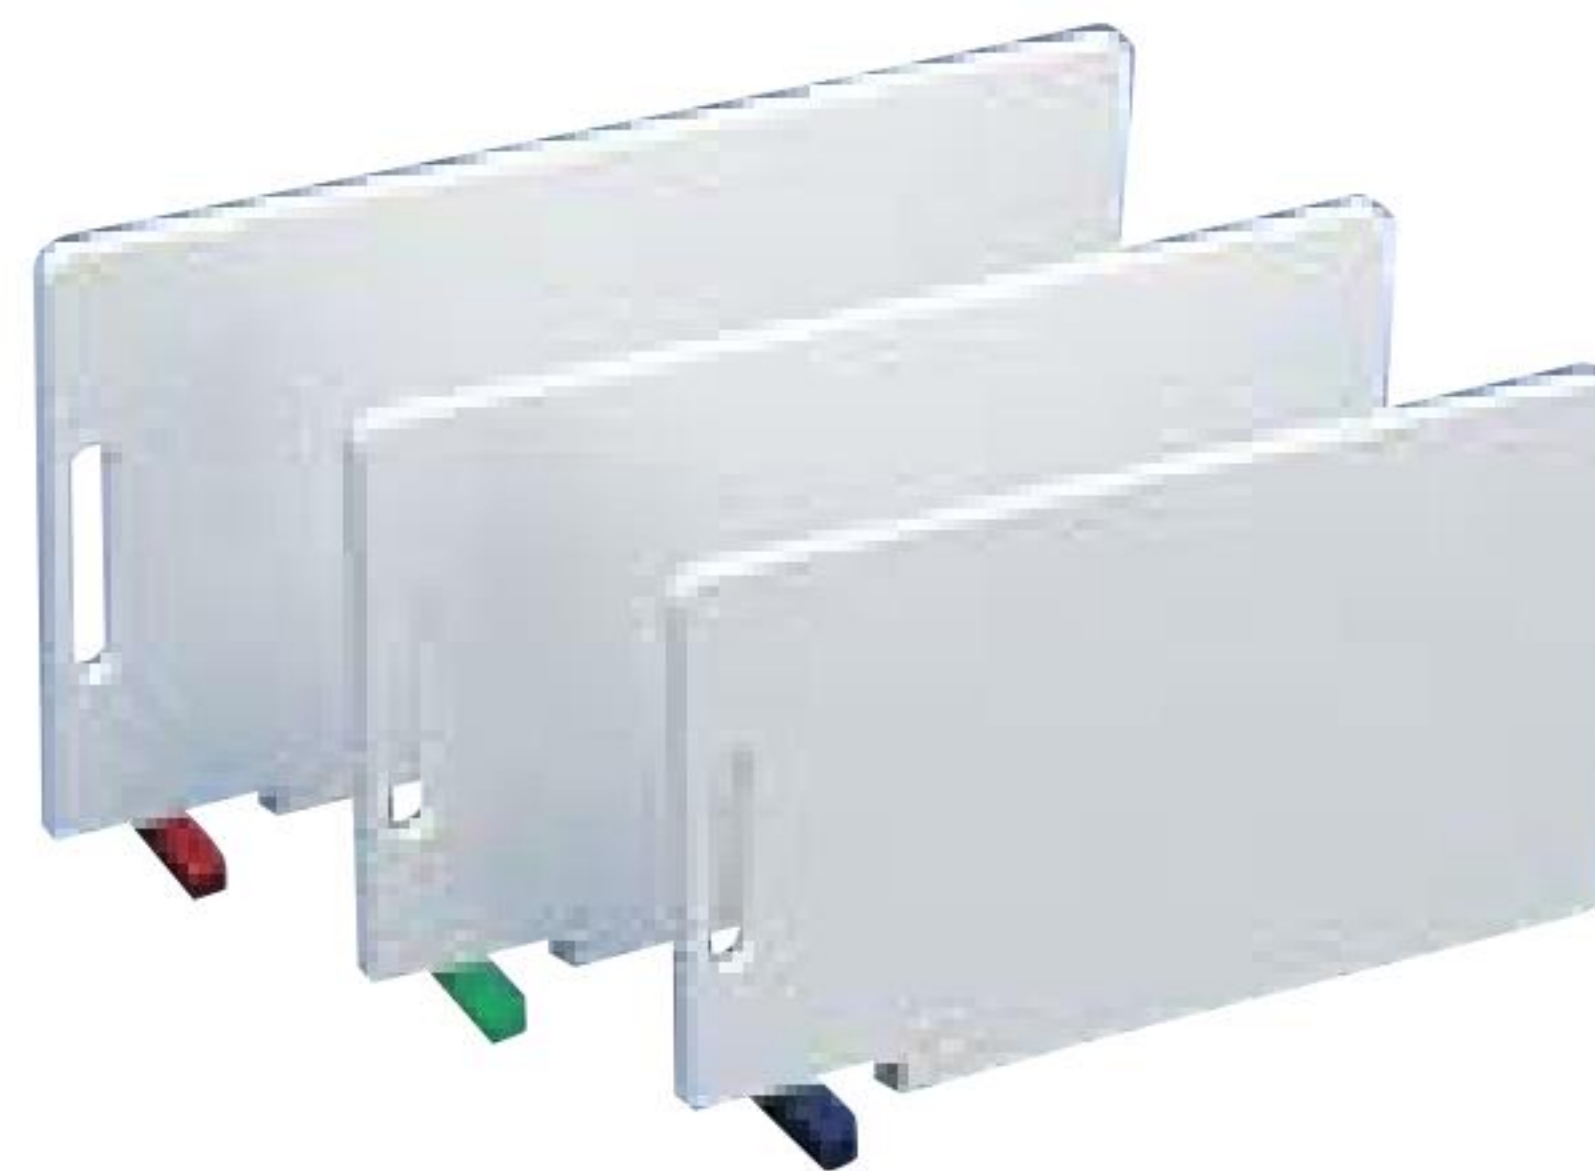

Antibacterial heat resistance cutting board with stand (withstand temp : 100°C)

Size	Color	kg	⑫Red	⑬Yellow	⑭Blue	⑮Black	⑯Green	⑰Brown	⑱Pink	List Price
WKSOS S	370×210×H15	1.1	3170610	3170620	3170630	3170640	3170650	3170660	3170670	$58.00
WKLOS L	410×230×H15	1.3	3170510	3170520	3170530	3170540	3170550	3170560	3170570	$67.50
WKLLS EXL	440×250×H15	1.6	3170410	3170420	3170430	3170440	3170450	3170460	3170470	$78.00

Material:PE