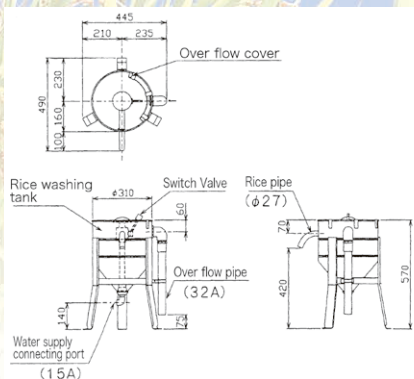

MRW-7 is light and useful

- Compact size of Width 445 x Depth 490. Installation work is unnecessary since it can be used in the sink.
 - It need to be connected with water only when you use it due to easy nose nipple joint.
 - It is easy to carry because of 6kgs.
- ※ Please pay attention to the effective dimension of sink.

Rice Washing Ability
30
kg/time

■ Spec. table / Water Pressure Rice Washer

Model	External dimension (mm)			Rice Washing Ability (kg/time)	Operating Water Pressure (kg/cm ²)	Rice washing time (min)	Water supply inlet	Water drain outlet	Weight (kg)
	Width	Depth	Height						
MRW-7	445	490	570	7	0.4~1.0	2~3	15A (Attached 13mm hose nozzle)	Same as Feed-water inlet	6
MRW-15	520	605	685	15	0.8~1.5	2~3	20A	20A	8.5
MRW-22	560	645	720	22	0.8~1.5	2~3	20A	20A	9
MRW-30	610	705	750	30	0.8~1.5	2~3	20A	20A	10