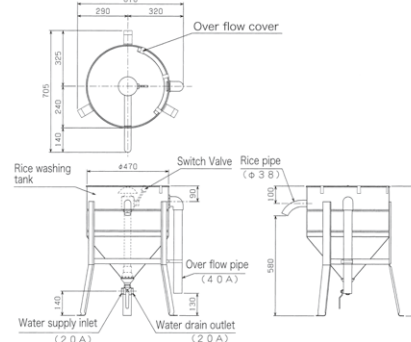

MRW-7 is light and useful

- Compact size of Width 445 x Depth 490. Installation work is unnecessary since it can be used in the sink.
 - It need to be connected with water only when you use it due to easy nose nipple joint.
 - It is easy to carry because of 6kgs.
- ※ Please pay attention to the effective dimension of sink.

Rice Washing Ability
30
kg/time

■ Spec. table / Water Pressure Rice Washer

Model	External dimension (mm)			Rice Washing Ability (kg/time)	Operating Water Pressure (kg/cm ²)	Rice washing time (min)	Water supply inlet	Water drain outlet	Weight (kg)
	Width	Depth	Height						
MRW-7	445	490	570	7	0.4~1.0	2~3	15A (Attached 13mm hose nozzle)	Same as Feed-water inlet	6
MRW-15	520	605	685	15	0.8~1.5	2~3	20A	20A	8.5
MRW-22	560	645	720	22	0.8~1.5	2~3	20A	20A	9
MRW-30	610	705	750	30	0.8~1.5	2~3	20A	20A	10