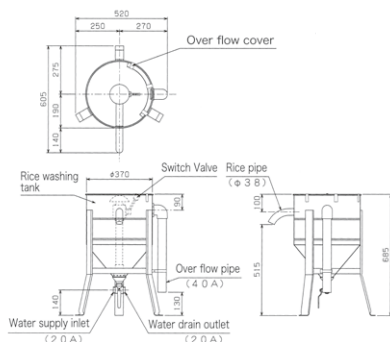

MRW-15

List Price : ¥86,000
(tax-excluded)

Rice Washing Ability
15
kg/time