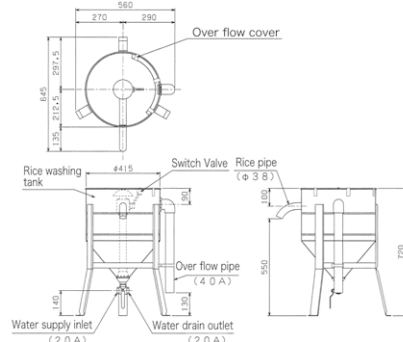

MRW-22

List Price : ¥106,000
(tax-excluded)

Rice Washing Ability
22
kg/time