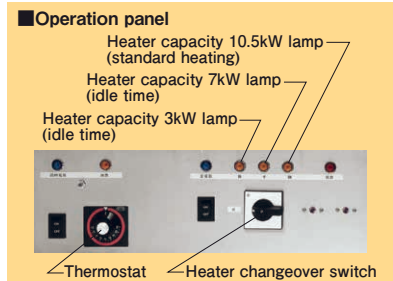

Boiling power is the key!

Strong boiling power and turning force pull out the tastiness of noodles.

**Generates strong boiling power and turning force!
Built-in heaters adopted in the pot.**

Heaters are casted inside the pot. This makes good use of the heat during heating, coming to a boil quickly and no waste in the cost.

Casted-in heaters concentrated especially in the front side focus on heating up the front side of the pot, generating strong convection currents from front side toward back side. This makes noodles turn around in the pot vigorously and boil in a delicious manner.

**Operability makes difference in peak time.
Also contributes to energy-saving!**

Water-bath pot is installed to use for warming the bowls (MES-DL). In the front side of the pot there is an enough space for arrangement to enable speedy serving.

High limit switch assures prevention of overheating.

Overheating preventive structure, which has a high limit switch built in to shut off the circuit automatically in case of overheating, is mounted.

Deluxe Type

MES-DL (w/water-bath pot)
List Price : ¥1,590,000
(tax-excluded)

Casted Amount
2.0kg
Water Capacity
40ℓ

Standard Type

MES-SL
List Price : ¥1,490,000
(tax-excluded)

Casted Amount
2.0kg
Water Capacity
40ℓ

Electric Udon / Soba Boiler Specifications Table