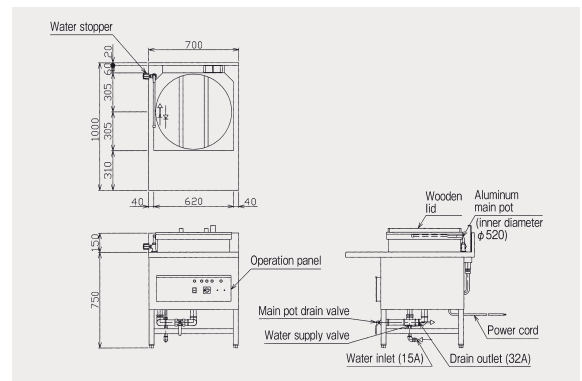

### Deluxe Type

**MES-DL** (w/water-bath pot)  
List Price : ¥1,590,000  
(tax-excluded)

Casted Amount  
**2.0kg**  
Water Capacity  
**40ℓ**

### Electric Udon / Soba Boiler Specifications Table

Model	External Dimension (mm)				Main pot water amount (ℓ)	Water bath pot water amount (ℓ)	Power (50/60Hz)	Power consumption (kW)	Necessary hand switch capacity	Power cord	Water inlet	Drain outlet	Accessories	Weight (kg)	List price (tax-excluded)	
	Width	Depth	Height	Back												
Deluxe Type (w/water-bath)	MES-DL	700	1000	750	150	40	1	3φ200V	11.0	40A	2m 8mm <sup>2</sup> -4cores direct connecting	15A	32A	Wooden lid (1), Water-bath pot lid (1), Drain pulling rod (1)	108	¥1,590,000
	MES-DR	700	1000	750	150			3φ200V	11.0	40A		15A	32A	108		
Standard Type	MES-SL	700	1000	750	150	40	—	3φ200V	10.5	40A		15A	32A	Wooden lid (1), Drain pulling rod (1)	103	¥1,490,000
	MES-SR	700	1000	750	150			3φ200V	10.5	40A		15A	32A	103		