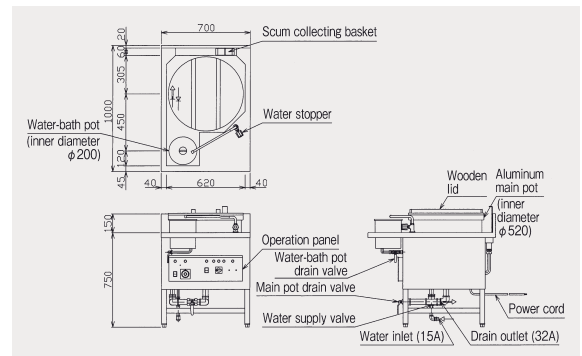

**Operability makes difference in peak time.  
Also contributes to energy-saving!**

Water-bath pot is installed to use for warming the bowls (MES-DL). In the front side of the pot there is an enough space for arrangement to enable speedy serving.

**High limit switch assures prevention of overheating.**

Overheating preventive structure, which has a high limit switch built in to shut off the circuit automatically in case of overheating, is mounted.

### Deluxe Type

**MES-DL** (w/water-bath pot)  
List Price : ¥1,590,000  
(tax-excluded)

Casted Amount  
**2.0kg**  
Water Capacity  
**40ℓ**