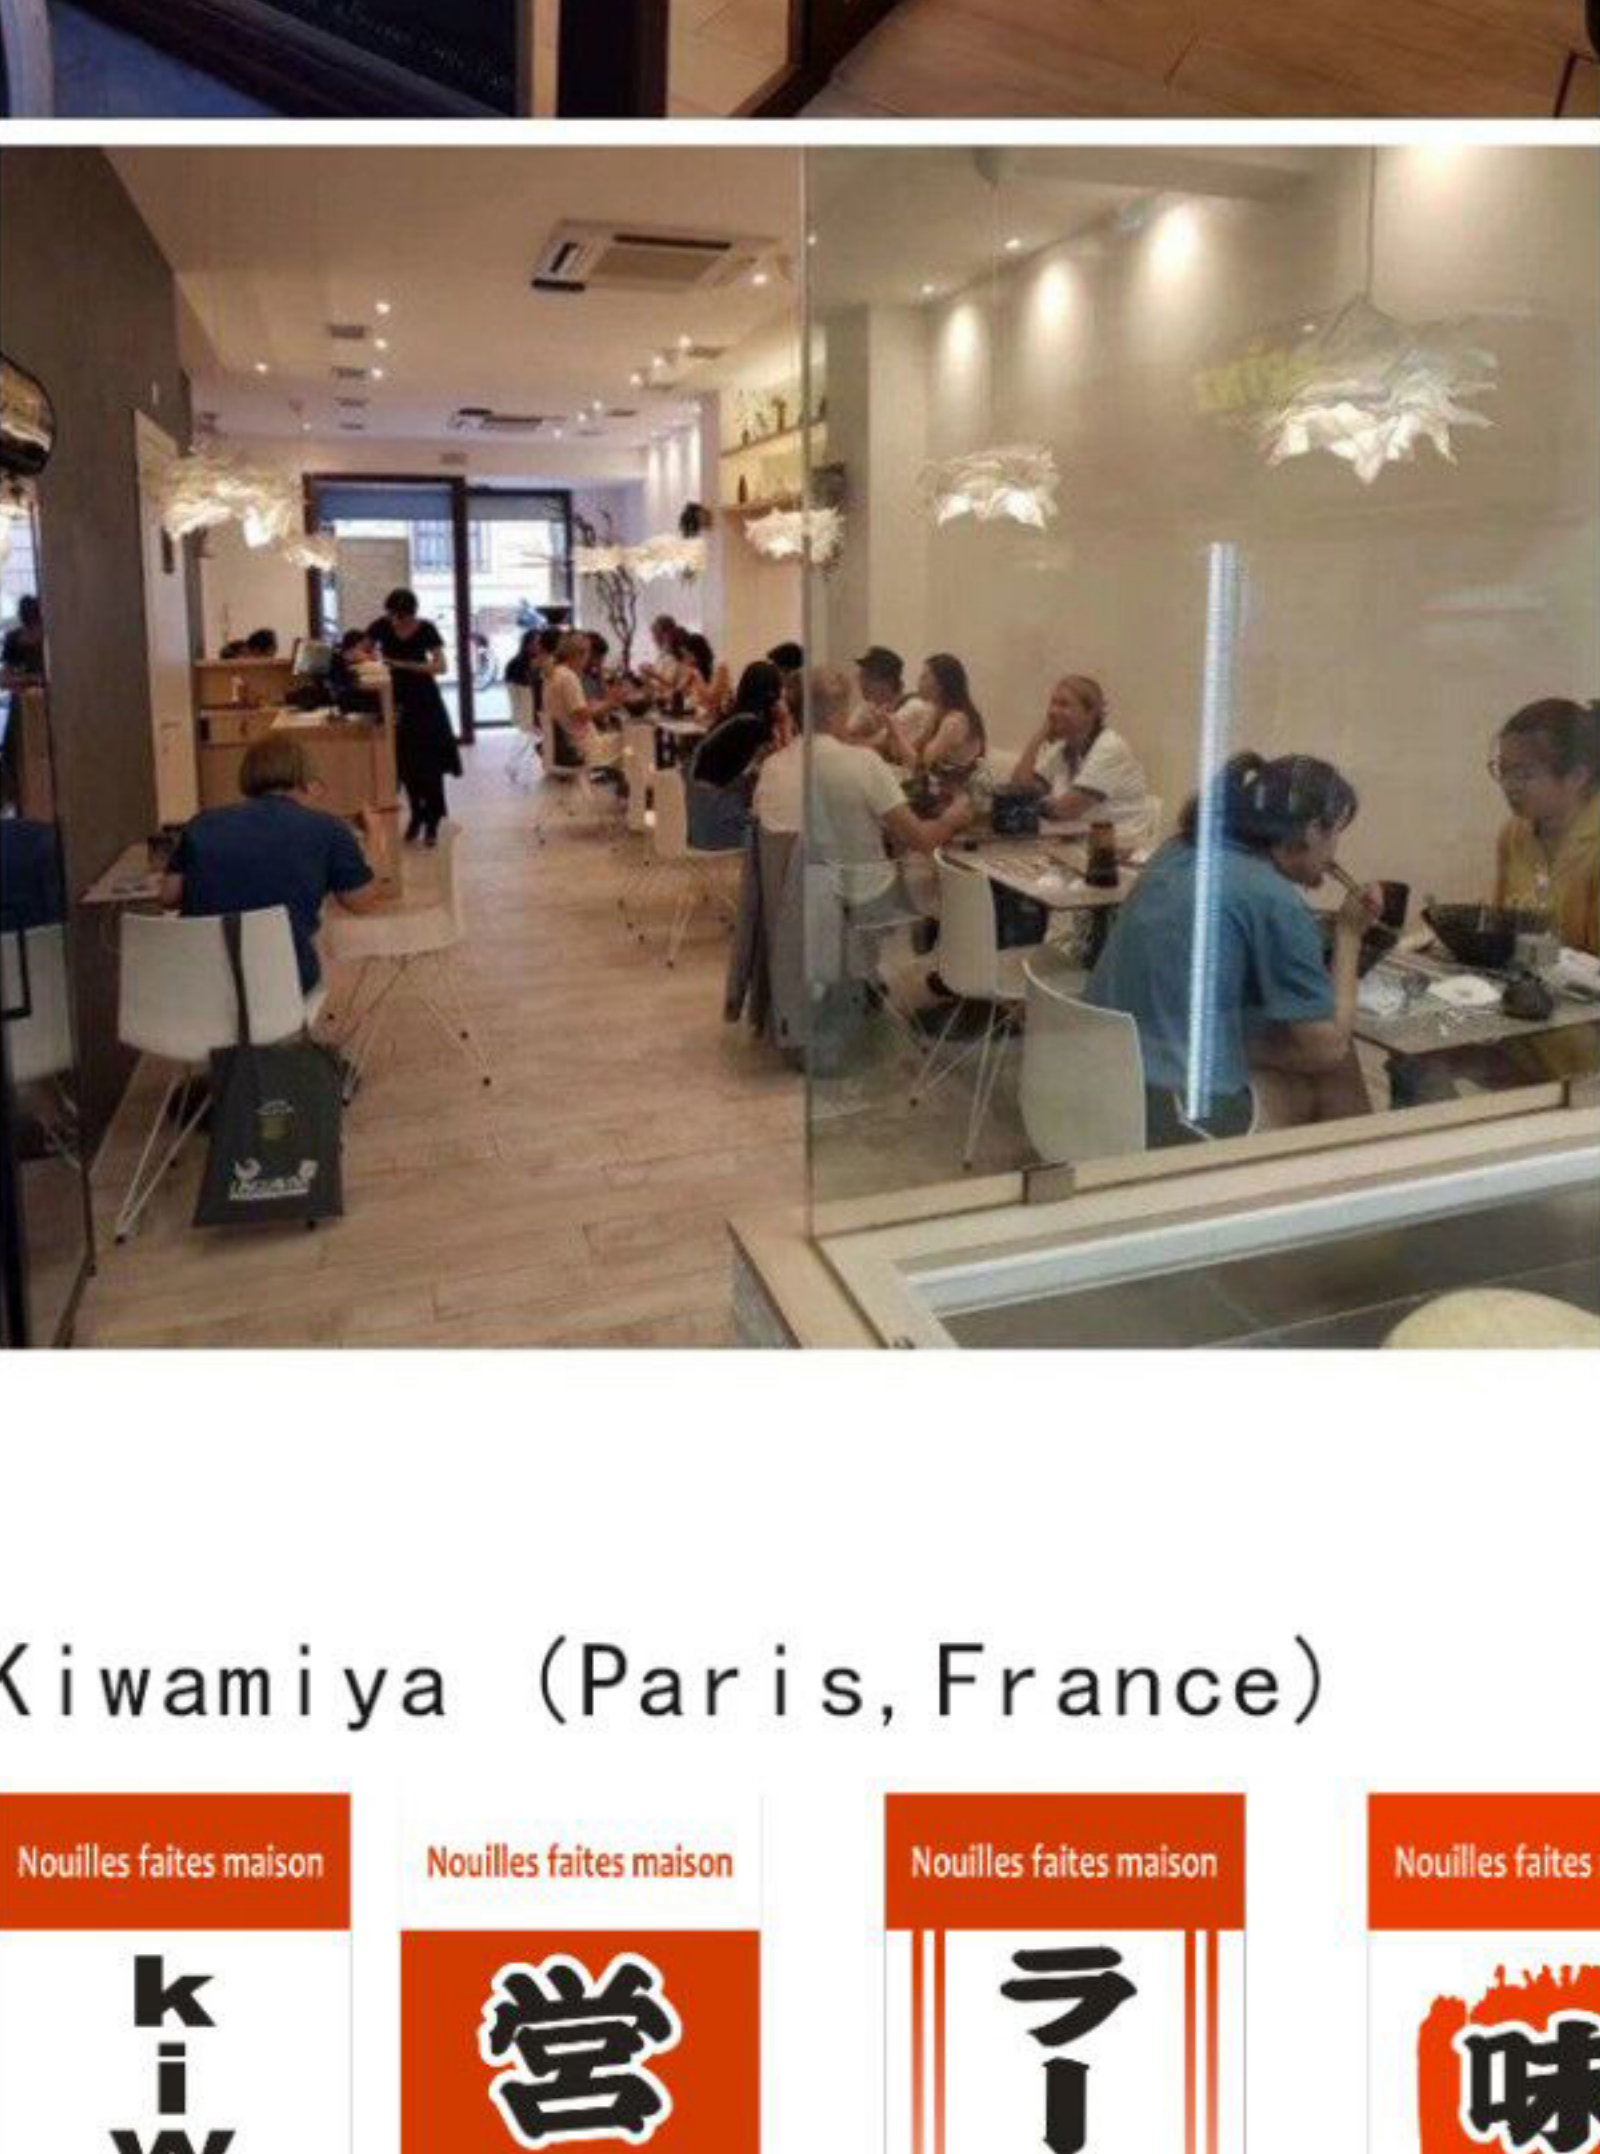

**Up and Down**

Product No.:	ST818
Size:	750*450*H2050mm (includes moving part)
Bowl diameter:	420mm
Volatge:	1P100-110V, 1P220-240V
Power:	250W
Weight:	45Kg

Liu Chao Men (Nanchang, Jiangxi, China)

Big Brother (Guangzhou, China)