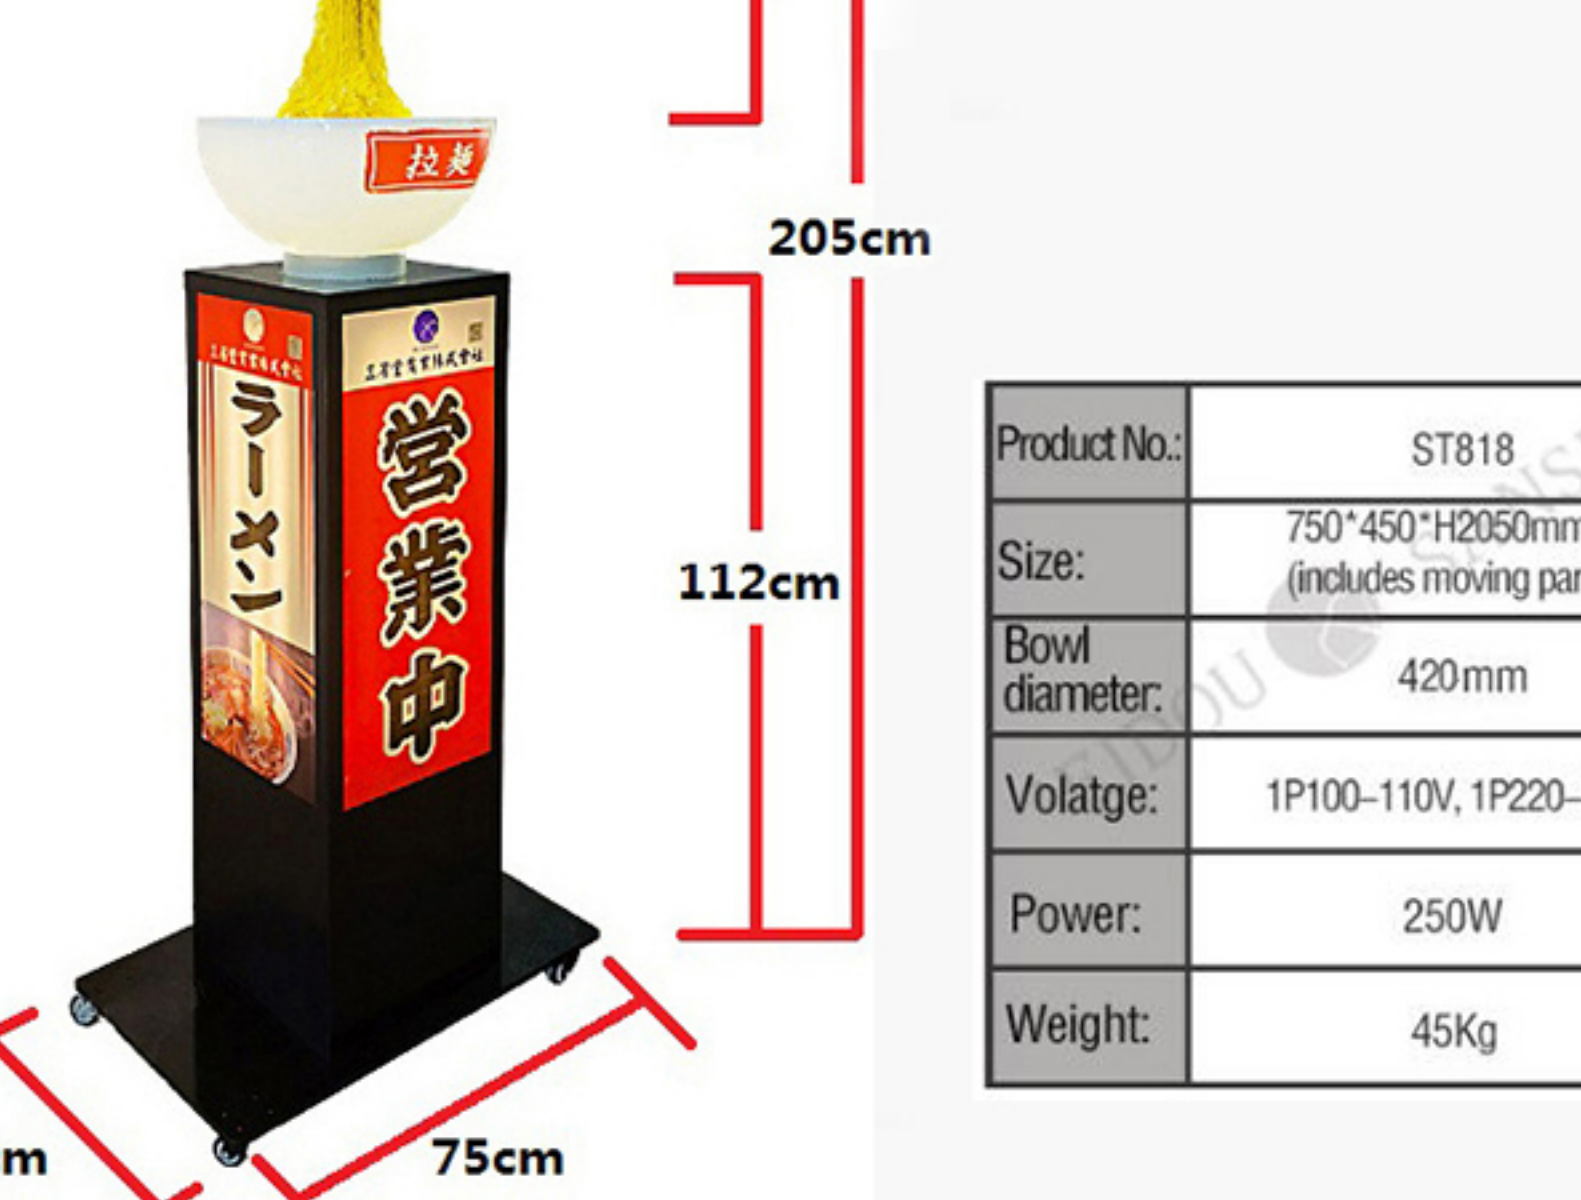

**SANSEIDOU**

**Lighting effect Automatic Moving Ramen Signboard**

*A partner who can work for you day and night without complaint.*

Eye-catching design, it's attractive for your customer especially their children.

**Up and Down**

Product No.:	ST818
Size:	750*450*H2050mm (includes moving part)
Bowl diameter:	420mm
Volatge:	1P100-110V, 1P220-240V
Power:	250W
Weight:	45Kg

Liu Chao Men (Nanchang, Jiangxi, China)

Big Brother (Guangzhou, China)